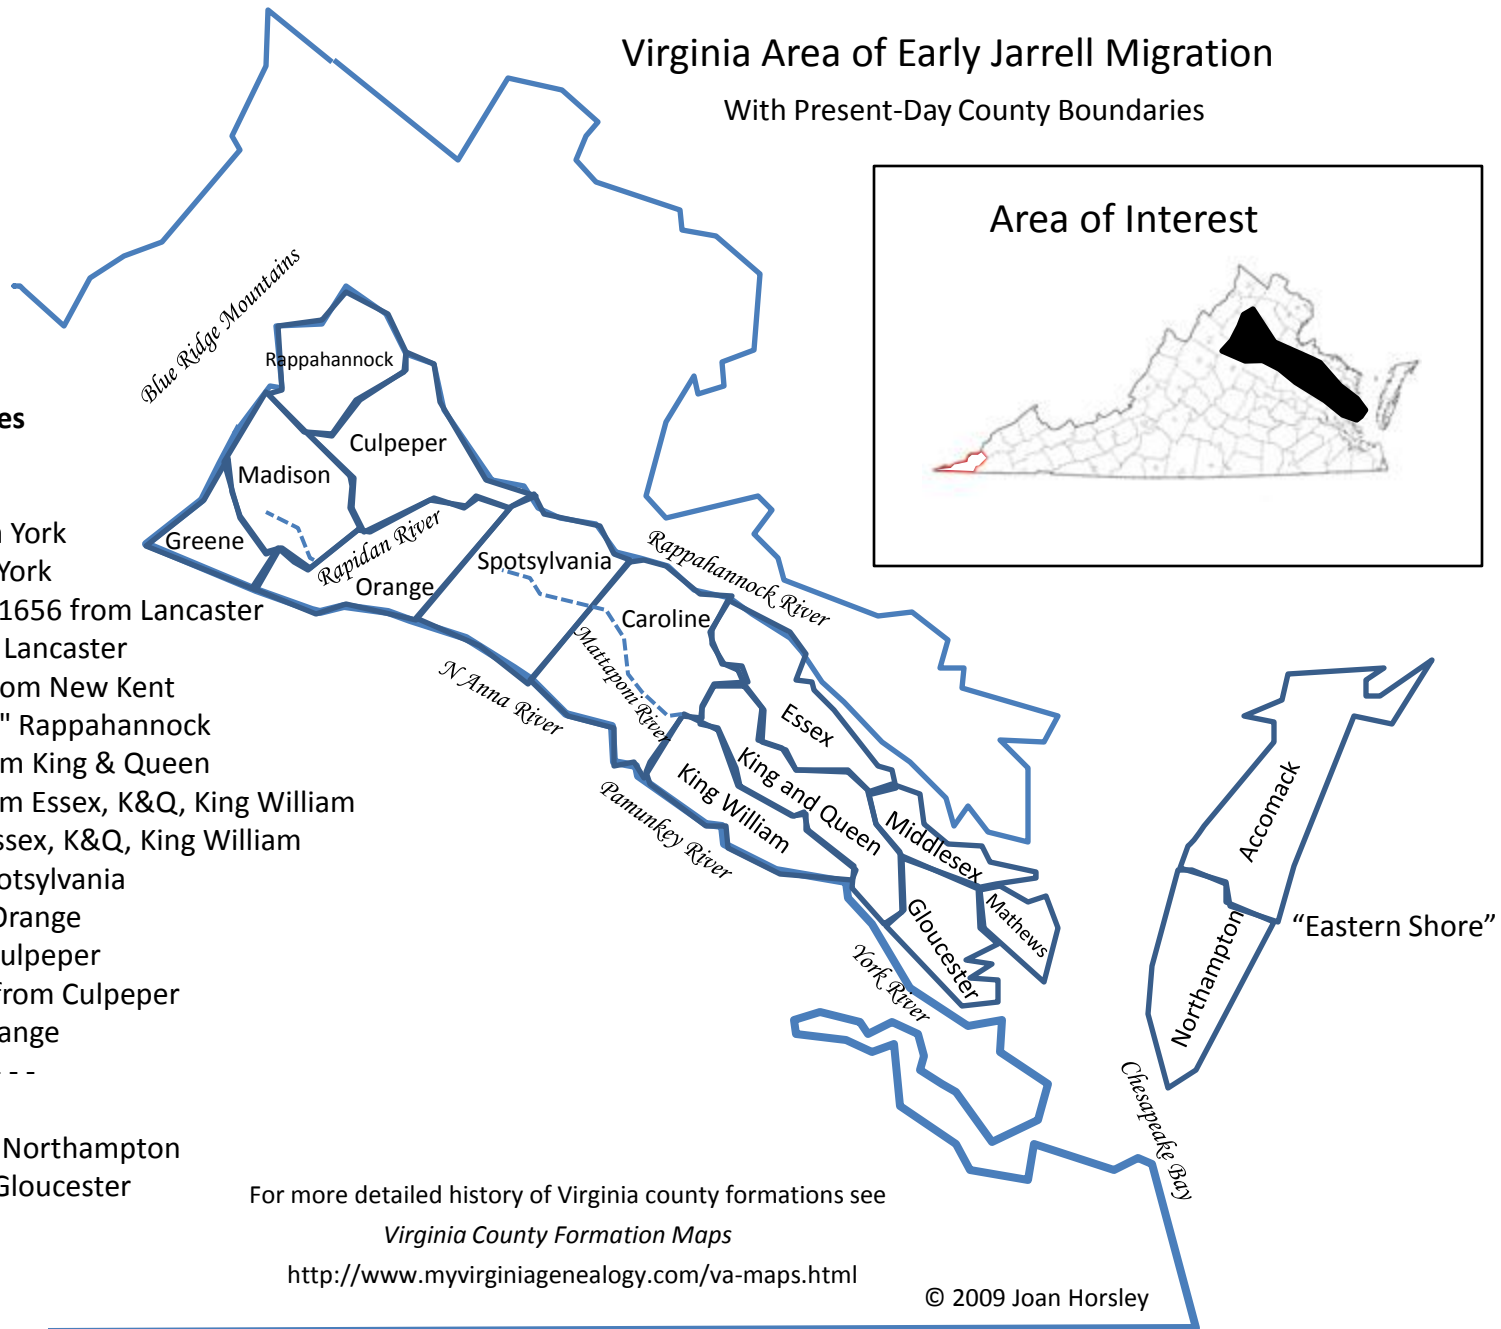

Virginia Area of Early Jarrell Migration

With Present-Day County Boundaries

County Formation Dates

York - 1634

Gloucester - 1651 from York

New Kent - 1654 from York

"Old" Rappahannock - 1656 from Lancaster

Middlesex - 1669 from Lancaster

King & Queen - 1691 from New Kent

Essex - 1692 from "Old" Rappahannock

King William - 1702 from King & Queen

Spotsylvania - 1721 from Essex, K&Q, King William

Caroline - 1728 from Essex, K&Q, King William

1728 Current Caroline formed from King & Queen, King William and Essex Cos

1654 New Kent formed from York

1669 Middlesex formed from Lancaster

1701/2 King William split off from King and Queen

1734 Orange formed from Spotsylvania

1656 Rappahannock formed from York

1691 King and Queen formed from New Kent

1721 Spotsylvania formed from King & Queen, King William and Essex

The area is comprised of the current counties of Spotsylvania, Orange, Greene, Madison, Rappahannock, & Culpeper