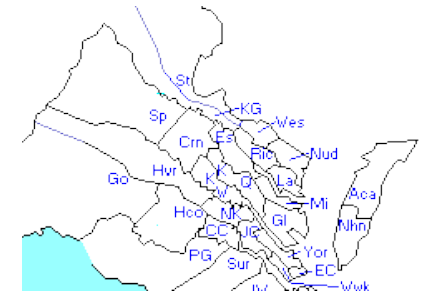

King & Queen - 1691 from New Kent

Essex - 1692 from "Old" Rappahannock

King William - 1702 from King & Queen

Spotsylvania - 1721 from Essex, K&Q, King William

Caroline - 1728 from Essex, K&Q, King William

From Virginia County Formation Maps
<http://www.myvirginiagenalogy.com/va-maps.html>

1651 Gloucester formed from York

1663 Accomack formed from Northampton

1692 – Essex formed from Western Portion of Rappahannock

1728 Current Caroline formed from King & Queen, King William and Essex Cos

1654 New Kent formed from York

1669 Middlesex formed from Lancaster

1701/2 King William split off from King and Queen

1734 Orange formed from Spotsylvania