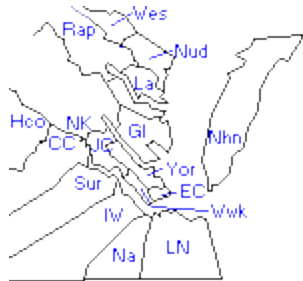

1728 Current Caroline formed from King & Queen, King William and Essex Cos

1654 New Kent formed from York

1669 Middlesex formed from Lancaster

1701/2 King William split off from King and Queen

1734 Orange formed from Spotsylvania

1656 Rappahannock formed from York

1691 King and Queen formed from New Kent

1721 Spotsylvania formed from King & Queen, King William and Essex

The area is comprised of the current counties of Spotsylvania, Orange, Greene, Madison, Rappahannock, & Culpeper