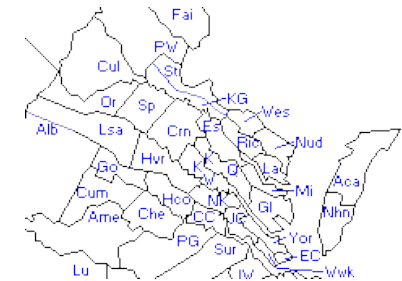

1728 Current Caroline formed from King & Queen, King William and Essex Cos

1654 New Kent formed from York

1669 Middlesex formed from Lancaster

1701/2 King William split off from King and Queen

1734 Orange formed from Spotsylvania

1656 Rappahannock formed from York

1691 King and Queen formed from New Kent

1721 Spotsylvania formed from King & Queen, King William and Essex

The area is comprised of the current counties of Spotsylvania, Orange, Greene, Madison, Rappahannock, & Culpeper

1749 Culpeper formed from Orange

Aco - [Accomack](#) Crn - [Caroline](#) Cul - [Culpeper](#) Es - [Essex](#) Gl - [Gloucester](#) KQ - [King and Queen](#) KW - [King William](#) La - [Lancaster](#)
 Mid - [Middlesex](#) NK - [New Kent](#) Nhn - [Northampton](#) Or - [Orange](#) Rap - [Rappahannock](#) Sp - [Spotsylvania](#) Yor - [York](#)