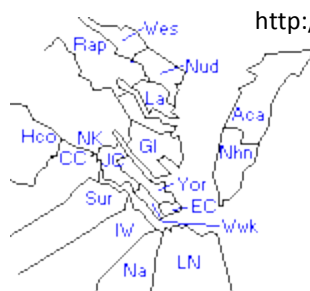

King & Queen - 1691 from New Kent

Essex - 1692 from "Old" Rappahannock

King William - 1702 from King & Queen

Spotsylvania - 1721 from Essex, K&Q, King William

Caroline - 1728 from Essex, K&Q, King William

For more detailed history of Virginia county formations see

Virginia County Formation Maps

<http://www.myviriniagenealogy.com/va-maps.html>

© 2009 Joan Horsley

Formation of Counties in Area from 1651-1749

From Virginia County Formation Maps
<http://www.myvirginiagenalogy.com/va-maps.html>

1651 Gloucester formed from York

1663 Accomack formed from Northampton

1692 – Essex formed from Western Portion of Rappahannock

1728 Current Caroline formed from King & Queen, King William and Essex Cos

1654 New Kent formed from York

1669 Middlesex formed from Lancaster

1701/2 King William split off from King and Queen

1734 Orange formed from Spotsylvania