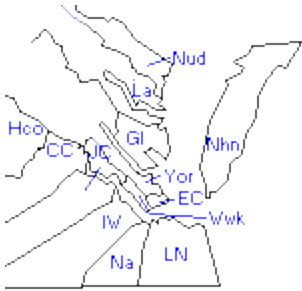

King & Queen - 1691 from New Kent

Essex - 1692 from "Old" Rappahannock

King William - 1702 from King & Queen

Spotsylvania - 1721 from Essex, K&Q, King William

Caroline - 1728 from Essex, K&Q, King William

For more detailed history of Virginia county formations see

Virginia County Formation Maps

<http://www.myviriniagenealogy.com/va-maps.html>

© 2009 Joan Horsley

Formation of Counties in Area from 1651-1749

From Virginia County Formation Maps
<http://www.myvirginiagenalogy.com/va-maps.html>

1651 Gloucester formed from York

1663 Accomack formed from Northampton

1692 – Essex formed from Western Portion of Rappahannock

1728 Current Caroline formed from King & Queen, King William and Essex Cos

1654 New Kent formed from York

1669 Middlesex formed from Lancaster

1701/2 King William split off from King and Queen

1734 Orange formed from Spotsylvania