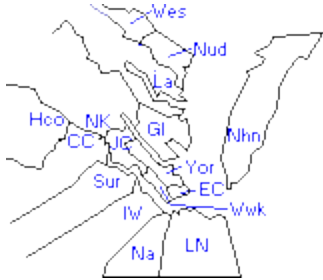

King & Queen - 1691 from New Kent

Essex - 1692 from "Old" Rappahannock

King William - 1702 from King & Queen

Spotsylvania - 1721 from Essex, K&Q, King William

Caroline - 1728 from Essex, K&Q, King William

From Virginia County Formation Maps
<http://www.myvirginiagenalogy.com/va-maps.html>

1651 Gloucester formed from York

1663 Accomack formed from Northampton

1692 – Essex formed from Western Portion of Rappahannock

1728 Current Caroline formed from King & Queen, King William and Essex Cos

1654 New Kent formed from York

1669 Middlesex formed from Lancaster

1701/2 King William split off from King and Queen

1734 Orange formed from Spotsylvania