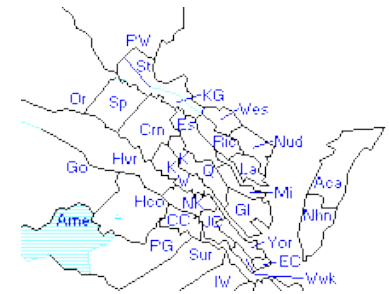

1728 Current Caroline formed from King & Queen, King William and Essex Cos

1654 New Kent formed from York

1669 Middlesex formed from Lancaster

1701/2 King William split off from King and Queen

1734 Orange formed from Spotsylvania

1656 Rappahannock formed from York

1691 King and Queen formed from New Kent

1721 Spotsylvania formed from King & Queen, King William and Essex

The area is comprised of the current counties of Spotsylvania, Orange, Greene, Madison, Rappahannock, & Culpeper