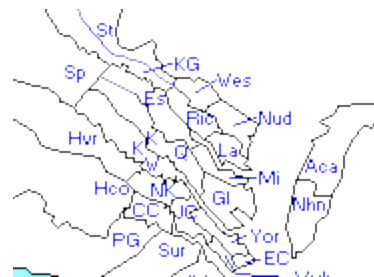

1728 Current Caroline formed from King & Queen, King William and Essex Cos

1654 New Kent formed from York

1669 Middlesex formed from Lancaster

1701/2 King William split off from King and Queen

1734 Orange formed from Spotsylvania

1656 Rappahannock formed from York

1691 King and Queen formed from New Kent

1721 Spotsylvania formed from King & Queen, King William and Essex

The area is comprised of the current counties of Spotsylvania, Orange, Greene, Madison, Rappahannock, & Culpeper